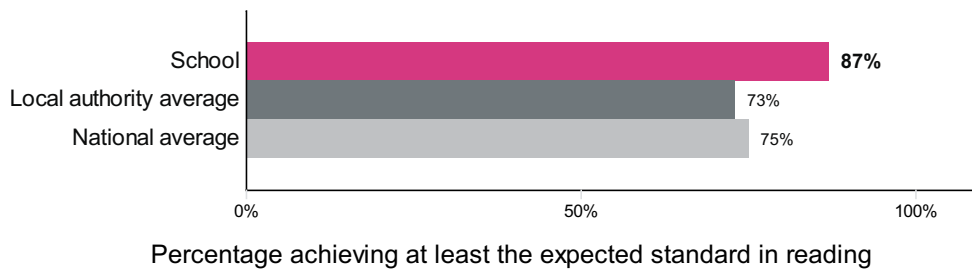

This is the ASP default view

Hadley Wood Primary School (URN: 101994)

Key stage 1

This is provisional data for 2017/18. CLA data is not currently available, therefore we are not currently publishing breakdowns of data such as disadvantaged which appeared previously. This information will be included in a later release.

Percentage achieving at least the expected standard in reading

Number of pupils = 30

Percentage achieving greater depth in reading

Number of pupils = 30

Percentage achieving at least the expected standard in writing